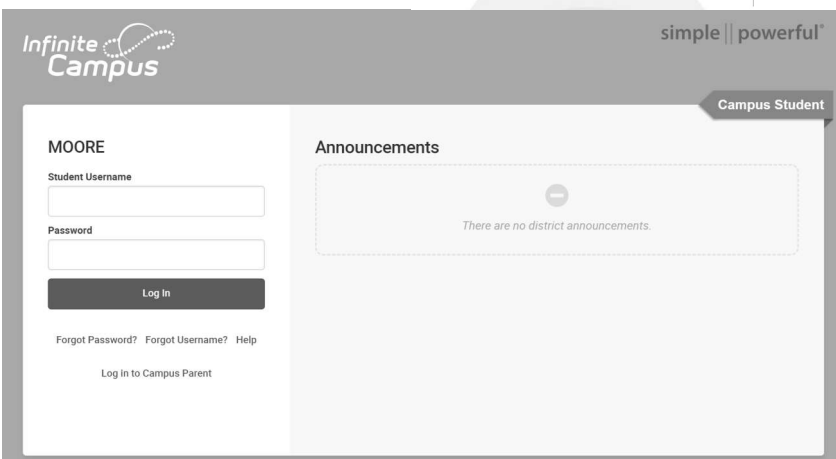

How to View Student Schedule in Infinite Campus

Start at the school website—
www.mooreschools.com

Scroll down to the
for our students section
and click the link for
Infinite Campus Student Portal

FOR OUR PARENTS

- Return to Learn: Continuation of Services
- Parent Center
- District School Calendars
- Free/Reduced Meal Application
- Enrollment Information
- Open Transfer Information
- Moore Virtual Academy
- Parent Portal

FOR OUR STUDENTS

- Lunch Menus
- Course Descriptions
- 2022-2023 Student Handbook
- Bullying Prevention
- **Infinite Campus Student Portal**
- District Password Reset Page
- Mental Health Resources
- District Library Catalog

FOR OUR STAFF

- Employee Assistance Program (EAP)
- Staff Links
- Infinite Campus
- Employee Portal
- Professional Development
- Frontline [Absence Management]
- Timesheets
- EdPlan

On the student login screen, enter your log-in credentials.

Your student username will be your student ID number. The password was created when you initially setup your account.